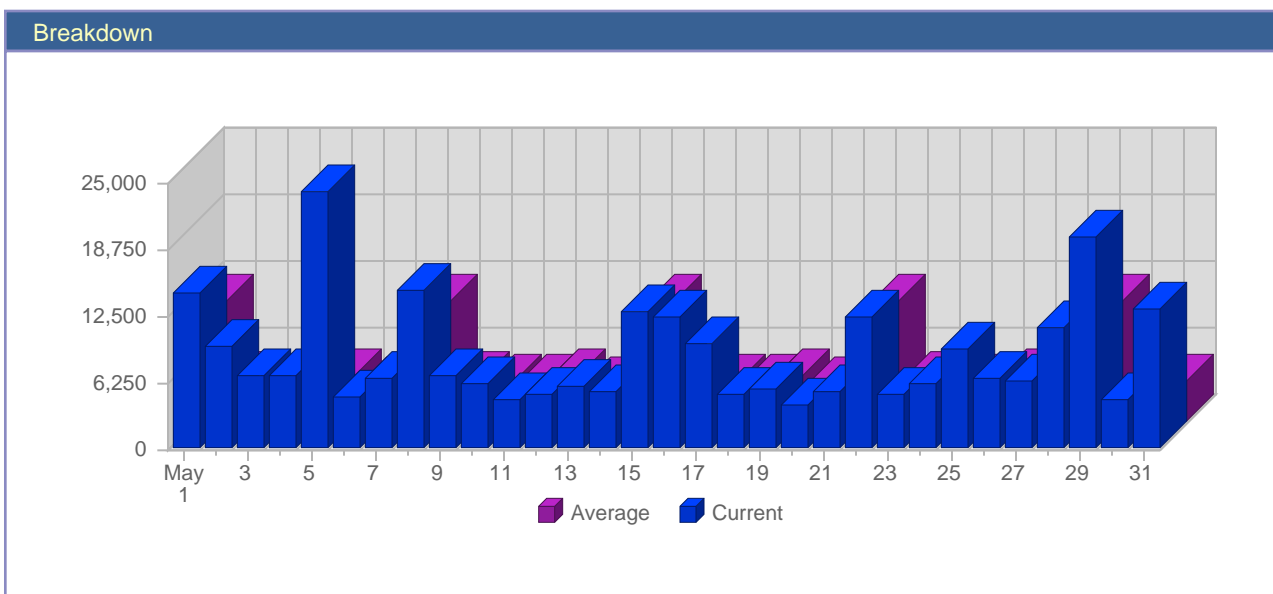

# Traffic Reports Page Views

Report Description	
Report Description:	Page Views during the month of May 2006
Report Range:	Month of May 2006
Report Scope:	Historical Data

Date	Total Page Views	Average Page Views Historically	Change	Percent of Total Page Views
Mon May 1st, 2006	14,612	11,285,87	+8,431 ▲	5,36%
Tue May 2nd, 2006	9,552	4,015,48	-3,267 ▼	3,51%
Wed May 3rd, 2006	6,789	3,751,29	+1,316 ▲	2,49%
Thu May 4th, 2006	6,993	3,984,35	+816 ▲	2,57%
Fri May 5th, 2006	24,080	4,385,52	+17,818 ▲	8,84%
Sat May 6th, 2006	4,814	3,519,12	-1,706 ▼	1,77%
Sun May 7th, 2006	6,625	3,724,83	+611 ▲	2,43%
Mon May 8th, 2006	14,807	11,285,87	+195 ▲	5,44%
Tue May 9th, 2006	6,977	4,015,48	-2,575 ▼	2,56%
Wed May 10th, 2006	6,082	3,751,29	-707 ▼	2,23%
Thu May 11th, 2006	4,601	3,984,35	-2,392 ▼	1,69%
Fri May 12th, 2006	5,064	4,385,52	-19,016 ▼	1,86%
Sat May 13th, 2006	5,871	3,519,12	+1,057 ▲	2,16%
Sun May 14th, 2006	5,281	3,724,83	-1,344 ▼	1,94%
Mon May 15th, 2006	12,766	11,285,87	-2,041 ▼	4,69%
Tue May 16th, 2006	12,327	4,015,48	+5,350 ▲	4,53%
Wed May 17th, 2006	9,759	3,751,29	+3,677 ▲	3,58%
Thu May 18th, 2006	5,224	3,984,35	+623 ▲	1,92%
Fri May 19th, 2006	5,741	4,385,52	+677 ▲	2,11%
Sat May 20th, 2006	4,092	3,519,12	-1,779 ▼	1,50%
Sun May 21st, 2006	5,337	3,724,83	+5,337 ▲	1,96%
Mon May 22nd, 2006	12,434	11,285,87	+12,434 ▲	4,57%
Tue May 23rd, 2006	5,225	4,015,48	+5,225 ▲	1,92%
Wed May 24th, 2006	6,016	3,751,29	+6,016 ▲	2,21%
Thu May 25th, 2006	9,316	3,984,35	+9,316 ▲	3,42%
Fri May 26th, 2006	6,718	4,385,52	+6,718 ▲	2,47%
Sat May 27th, 2006	6,413	3,519,12	+6,413 ▲	2,35%
Sun May 28th, 2006	11,378	3,724,83	+11,378 ▲	4,18%
Mon May 29th, 2006	19,793	11,285,87	+19,793 ▲	7,27%
Tue May 30th, 2006	4,516	4,015,48	+4,516 ▲	1,66%
Wed May 31st, 2006	13,182	3,751,29	+13,182 ▲	4,84%
	272,385	-		