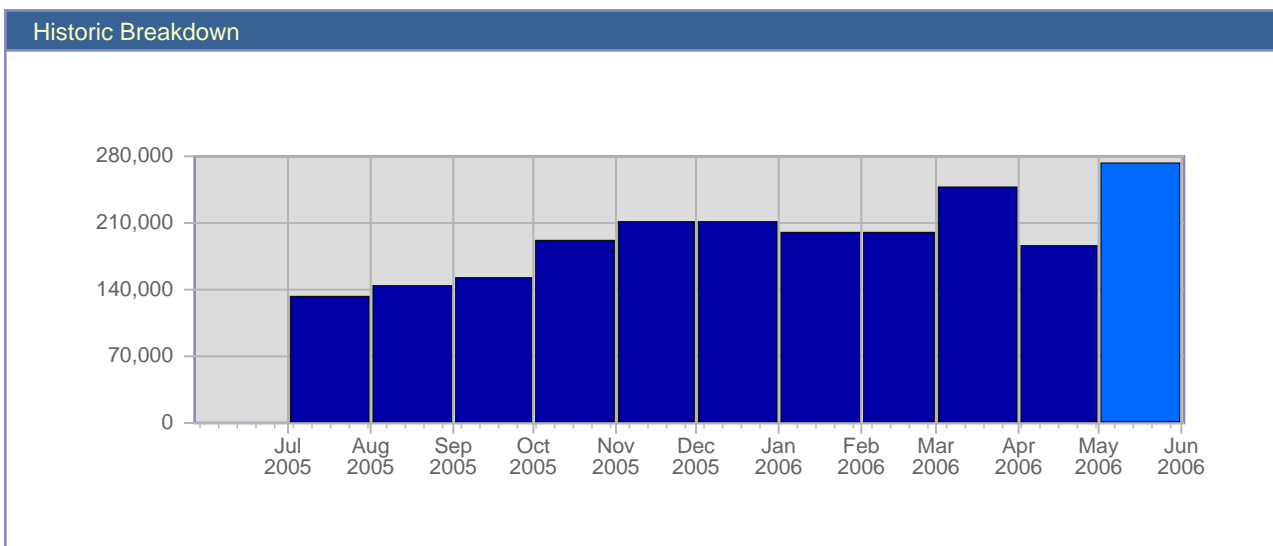

# Traffic Reports Page Views

Report Description	
Report Description:	Page Views during the month of May 2006
Report Range:	Month of May 2006
Report Scope:	Historical Data

Date	Total Page Views	Average Page Views Historically	Change	Percent of Total Page Views
Mon May 1st, 2006	14,612	11,285,87	+8,431 ▲	5,36%
Tue May 2nd, 2006	9,552	4,015,48	-3,267 ▼	3,51%
Wed May 3rd, 2006	6,789	3,751,29	+1,316 ▲	2,49%
Thu May 4th, 2006	6,993	3,984,35	+816 ▲	2,57%
Fri May 5th, 2006	24,080	4,385,52	+17,818 ▲	8,84%
Sat May 6th, 2006	4,814	3,519,12	-1,706 ▼	1,77%
Sun May 7th, 2006	6,625	3,724,83	+611 ▲	2,43%
Mon May 8th, 2006	14,807	11,285,87	+195 ▲	5,44%
Tue May 9th, 2006	6,977	4,015,48	-2,575 ▼	2,56%
Wed May 10th, 2006	6,082	3,751,29	-707 ▼	2,23%
Thu May 11th, 2006	4,601	3,984,35	-2,392 ▼	1,69%
Fri May 12th, 2006	5,064	4,385,52	-19,016 ▼	1,86%
Sat May 13th, 2006	5,871	3,519,12	+1,057 ▲	2,16%
Sun May 14th, 2006	5,281	3,724,83	-1,344 ▼	1,94%
Mon May 15th, 2006	12,766	11,285,87	-2,041 ▼	4,69%
Tue May 16th, 2006	12,327	4,015,48	+5,350 ▲	4,53%
Wed May 17th, 2006	9,759	3,751,29	+3,677 ▲	3,58%
Thu May 18th, 2006	5,224	3,984,35	+623 ▲	1,92%
Fri May 19th, 2006	5,741	4,385,52	+677 ▲	2,11%
Sat May 20th, 2006	4,092	3,519,12	-1,779 ▼	1,50%
Sun May 21st, 2006	5,337	3,724,83	+5,337 ▲	1,96%
Mon May 22nd, 2006	12,434	11,285,87	+12,434 ▲	4,57%
Tue May 23rd, 2006	5,225	4,015,48	+5,225 ▲	1,92%
Wed May 24th, 2006	6,016	3,751,29	+6,016 ▲	2,21%
Thu May 25th, 2006	9,316	3,984,35	+9,316 ▲	3,42%
Fri May 26th, 2006	6,718	4,385,52	+6,718 ▲	2,47%
Sat May 27th, 2006	6,413	3,519,12	+6,413 ▲	2,35%
Sun May 28th, 2006	11,378	3,724,83	+11,378 ▲	4,18%
Mon May 29th, 2006	19,793	11,285,87	+19,793 ▲	7,27%
Tue May 30th, 2006	4,516	4,015,48	+4,516 ▲	1,66%
Wed May 31st, 2006	13,182	3,751,29	+13,182 ▲	4,84%
	272,385	-		