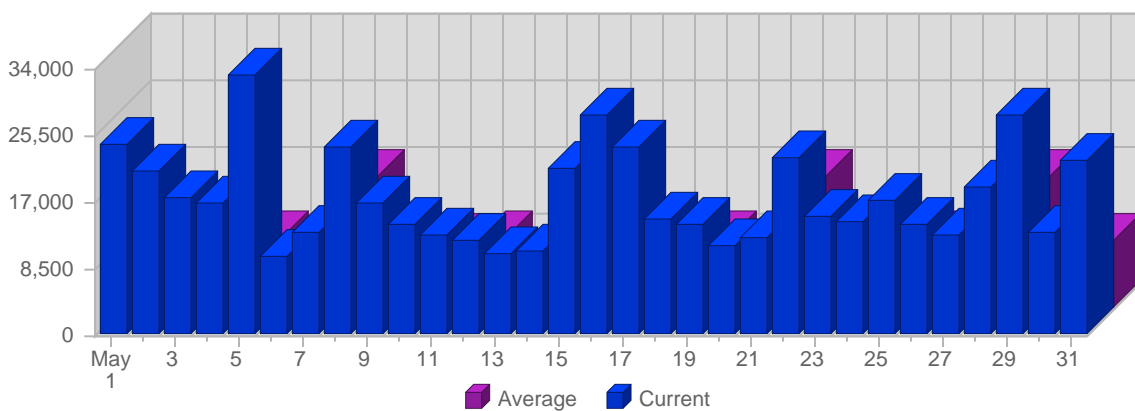

# Traffic Reports Hits

## Report Description

Report Description: Hits during the month of May 2006  
 Report Range: Month of May 2006  
 Report Scope: Historical Data

## Historic Breakdown

## Breakdown

Date	Total Hits	Average Hits Historically	Change	Percent of Total Hits
Mon May 1st, 2006	24,329	16,971,92	+10,200 ▲	4,49%
Tue May 2nd, 2006	20,834	9,041,87	-3,866 ▼	3,84%
Wed May 3rd, 2006	17,537	8,611,29	+1,419 ▲	3,24%
Thu May 4th, 2006	16,882	8,582,12	+936 ▲	3,11%
Fri May 5th, 2006	33,009	9,164,64	+16,672 ▲	6,09%
Sat May 6th, 2006	9,981	6,600,23	-5,552 ▼	1,84%
Sun May 7th, 2006	12,991	6,989,62	+1,322 ▲	2,40%
Mon May 8th, 2006	23,999	16,971,92	-330 ▼	4,43%
Tue May 9th, 2006	16,725	9,041,87	-4,109 ▼	3,09%
Wed May 10th, 2006	14,191	8,611,29	-3,346 ▼	2,62%
Thu May 11th, 2006	12,837	8,582,12	-4,045 ▼	2,37%
Fri May 12th, 2006	12,192	9,164,64	-20,817 ▼	2,25%
Sat May 13th, 2006	10,476	6,600,23	+495 ▲	1,93%
Sun May 14th, 2006	10,800	6,989,62	-2,191 ▼	1,99%
Mon May 15th, 2006	21,312	16,971,92	-2,687 ▼	3,93%
Tue May 16th, 2006	28,210	9,041,87	+11,485 ▲	5,20%
Wed May 17th, 2006	23,976	8,611,29	+9,785 ▲	4,42%
Thu May 18th, 2006	14,878	8,582,12	+2,041 ▲	2,75%
Fri May 19th, 2006	14,030	9,164,64	+1,838 ▲	2,59%
Sat May 20th, 2006	11,383	6,600,23	+907 ▲	2,10%
Sun May 21st, 2006	12,564	6,989,62	+12,564 ▲	2,32%
Mon May 22nd, 2006	22,686	16,971,92	+22,686 ▲	4,19%
Tue May 23rd, 2006	15,082	9,041,87	+15,082 ▲	2,78%
Wed May 24th, 2006	14,325	8,611,29	+14,325 ▲	2,64%
Thu May 25th, 2006	17,143	8,582,12	+17,143 ▲	3,16%
Fri May 26th, 2006	14,181	9,164,64	+14,181 ▲	2,62%
Sat May 27th, 2006	12,825	6,600,23	+12,825 ▲	2,37%
Sun May 28th, 2006	18,951	6,989,62	+18,951 ▲	3,50%
Mon May 29th, 2006	28,167	16,971,92	+28,167 ▲	5,20%
Tue May 30th, 2006	13,167	9,041,87	+13,167 ▲	2,43%
Wed May 31st, 2006	22,419	8,611,29	+22,419 ▲	4,14%
	542,082	-		