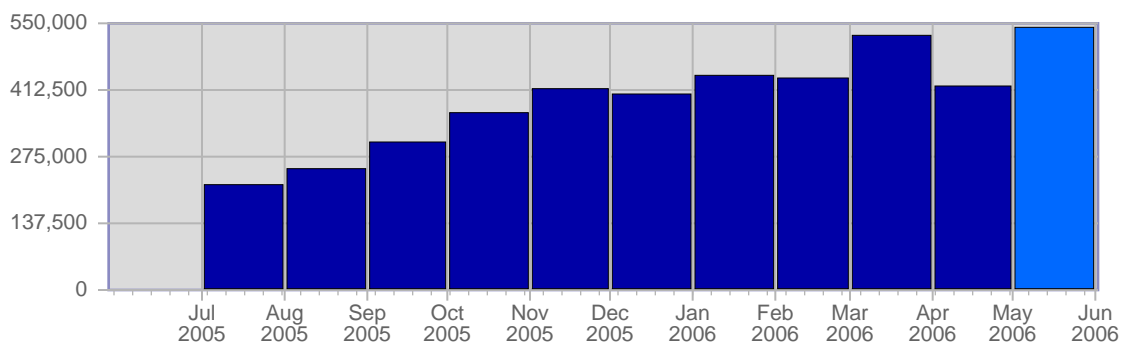

# Traffic Reports Hits

## Report Description

Report Description: Hits during the month of May 2006  
 Report Range: Month of May 2006  
 Report Scope: Historical Data

## Historic Breakdown

## Breakdown

Date	Total Hits	Average Hits Historically	Change	Percent of Total Hits
Mon May 1st, 2006	24,329	16,971,92	+10,200 ▲	4,49%
Tue May 2nd, 2006	20,834	9,041,87	-3,866 ▼	3,84%
Wed May 3rd, 2006	17,537	8,611,29	+1,419 ▲	3,24%
Thu May 4th, 2006	16,882	8,582,12	+936 ▲	3,11%
Fri May 5th, 2006	33,009	9,164,64	+16,672 ▲	6,09%
Sat May 6th, 2006	9,981	6,600,23	-5,552 ▼	1,84%
Sun May 7th, 2006	12,991	6,989,62	+1,322 ▲	2,40%
Mon May 8th, 2006	23,999	16,971,92	-330 ▼	4,43%
Tue May 9th, 2006	16,725	9,041,87	-4,109 ▼	3,09%
Wed May 10th, 2006	14,191	8,611,29	-3,346 ▼	2,62%
Thu May 11th, 2006	12,837	8,582,12	-4,045 ▼	2,37%
Fri May 12th, 2006	12,192	9,164,64	-20,817 ▼	2,25%
Sat May 13th, 2006	10,476	6,600,23	+495 ▲	1,93%
Sun May 14th, 2006	10,800	6,989,62	-2,191 ▼	1,99%
Mon May 15th, 2006	21,312	16,971,92	-2,687 ▼	3,93%
Tue May 16th, 2006	28,210	9,041,87	+11,485 ▲	5,20%
Wed May 17th, 2006	23,976	8,611,29	+9,785 ▲	4,42%
Thu May 18th, 2006	14,878	8,582,12	+2,041 ▲	2,75%
Fri May 19th, 2006	14,030	9,164,64	+1,838 ▲	2,59%
Sat May 20th, 2006	11,383	6,600,23	+907 ▲	2,10%
Sun May 21st, 2006	12,564	6,989,62	+12,564 ▲	2,32%
Mon May 22nd, 2006	22,686	16,971,92	+22,686 ▲	4,19%
Tue May 23rd, 2006	15,082	9,041,87	+15,082 ▲	2,78%
Wed May 24th, 2006	14,325	8,611,29	+14,325 ▲	2,64%
Thu May 25th, 2006	17,143	8,582,12	+17,143 ▲	3,16%
Fri May 26th, 2006	14,181	9,164,64	+14,181 ▲	2,62%
Sat May 27th, 2006	12,825	6,600,23	+12,825 ▲	2,37%
Sun May 28th, 2006	18,951	6,989,62	+18,951 ▲	3,50%
Mon May 29th, 2006	28,167	16,971,92	+28,167 ▲	5,20%
Tue May 30th, 2006	13,167	9,041,87	+13,167 ▲	2,43%
Wed May 31st, 2006	22,419	8,611,29	+22,419 ▲	4,14%
	542,082	-		