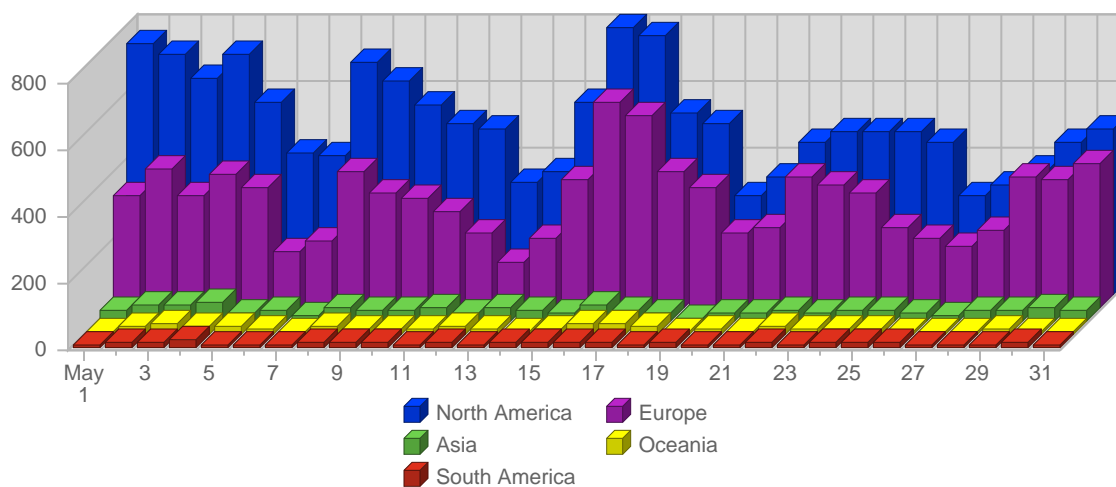

Demographics Continent Breakdown

Report Description

Report Description: Continents that Visitors came from during the month of May 2006
 Report Range: Month of May 2006
 Report Scope: Historical Data
 List Size: n/a

Breakdown

Breakdown

#		Continent	Total Visits	Average Visits Historically	Change	Percent of Visits
1.		North America	16,052	15,471,50	+1,161 ▲	56,93%
2.		Europe	10,136	9,410,50	+1,451 ▲	35,95%
3.		Asia	983	933.00	+50 ▲	3,49%
4.		Oceania	505	363.00	+142 ▲	1,79%
5.		South America	373	374,50	-3 ▼	1,32%
6.		Africa	147	134.00	+13 ▲	0,52%
			28,196	25,972		