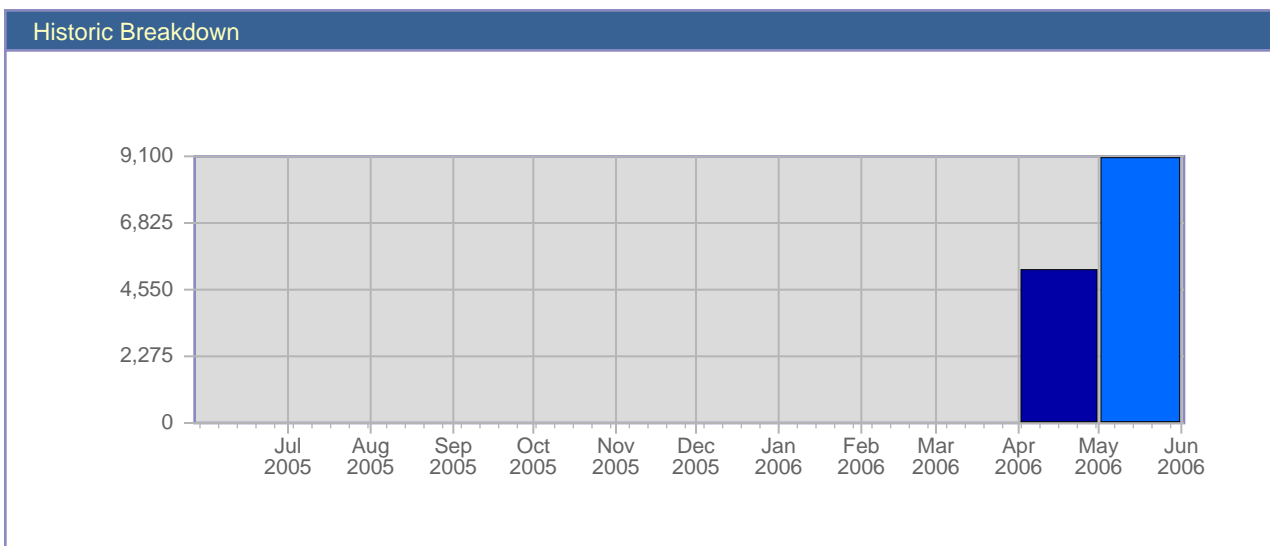

Traffic Reports Downloads

Report Description	
Report Description:	Downloads during the month of May 2006
Report Range:	Month of May 2006
Report Scope:	Historical Data

Date	Total Downloads	Average Downloads Historically	Change	Percent of Total Downloads
Mon May 1st, 2006	339	26,65	-90 ▼	3,75%
Tue May 2nd, 2006	821	29,46	+427 ▲	9,07%
Wed May 3rd, 2006	428	21,14	+244 ▲	4,73%
Thu May 4th, 2006	294	25,89	+97 ▲	3,25%
Fri May 5th, 2006	386	27,58	+239 ▲	4,27%
Sat May 6th, 2006	190	17,65	-40 ▼	2,10%
Sun May 7th, 2006	220	17,87	+38 ▲	2,43%
Mon May 8th, 2006	241	26,65	-98 ▼	2,66%
Tue May 9th, 2006	479	29,46	-342 ▼	5,29%
Wed May 10th, 2006	303	21,14	-125 ▼	3,35%
Thu May 11th, 2006	156	25,89	-138 ▼	1,72%
Fri May 12th, 2006	212	27,58	-174 ▼	2,34%
Sat May 13th, 2006	164	17,65	-26 ▼	1,81%
Sun May 14th, 2006	200	17,87	-20 ▼	2,21%
Mon May 15th, 2006	182	26,65	-59 ▼	2,01%
Tue May 16th, 2006	338	29,46	-141 ▼	3,73%
Wed May 17th, 2006	1,352	21,14	+1,049 ▲	14,94%
Thu May 18th, 2006	275	25,89	+119 ▲	3,04%
Fri May 19th, 2006	244	27,58	+32 ▲	2,70%
Sat May 20th, 2006	238	17,65	+74 ▲	2,63%
Sun May 21st, 2006	102	17,87	+102 ▲	1,13%
Mon May 22nd, 2006	264	26,65	+264 ▲	2,92%
Tue May 23rd, 2006	290	29,46	+290 ▲	3,20%
Wed May 24th, 2006	167	21,14	+167 ▲	1,85%
Thu May 25th, 2006	182	25,89	+182 ▲	2,01%
Fri May 26th, 2006	145	27,58	+145 ▲	1,60%
Sat May 27th, 2006	126	17,65	+126 ▲	1,39%
Sun May 28th, 2006	172	17,87	+172 ▲	1,90%
Mon May 29th, 2006	210	26,65	+210 ▲	2,32%
Tue May 30th, 2006	148	29,46	+148 ▲	1,64%
Wed May 31st, 2006	183	21,14	+183 ▲	2,02%
	9,051	-		