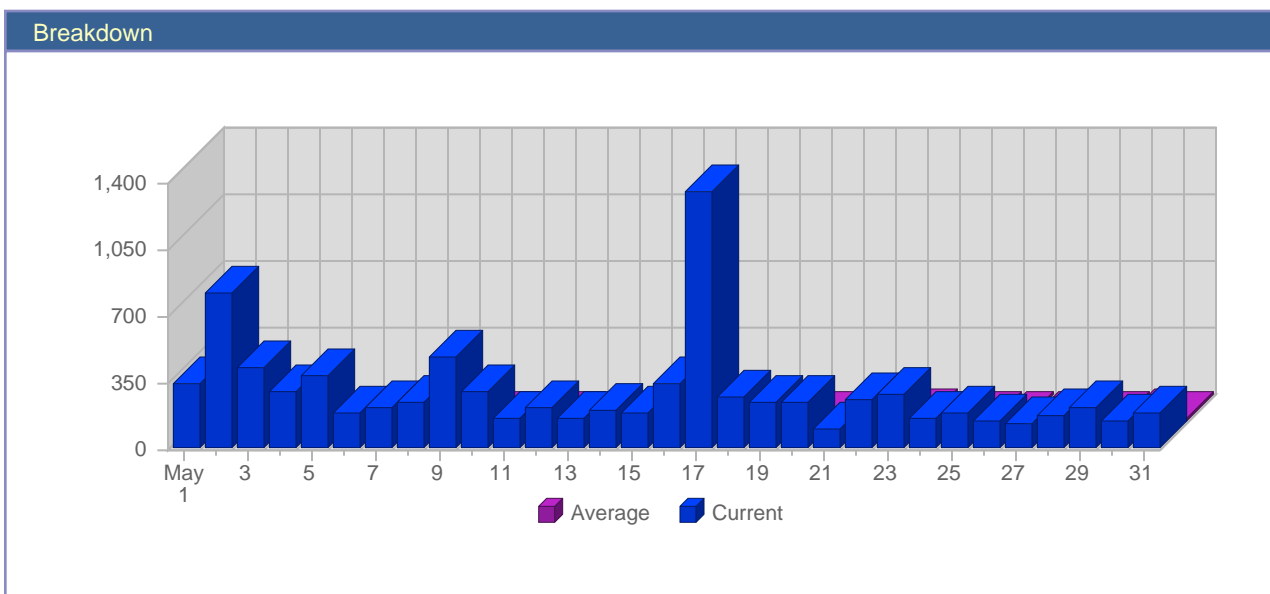

Traffic Reports Downloads

Report Description	
Report Description:	Downloads during the month of May 2006
Report Range:	Month of May 2006
Report Scope:	Historical Data

Date	Total Downloads	Average Downloads Historically	Change	Percent of Total Downloads
Mon May 1st, 2006	339	26,65	-90 ▼	3,75%
Tue May 2nd, 2006	821	29,46	+427 ▲	9,07%
Wed May 3rd, 2006	428	21,14	+244 ▲	4,73%
Thu May 4th, 2006	294	25,89	+97 ▲	3,25%
Fri May 5th, 2006	386	27,58	+239 ▲	4,27%
Sat May 6th, 2006	190	17,65	-40 ▼	2,10%
Sun May 7th, 2006	220	17,87	+38 ▲	2,43%
Mon May 8th, 2006	241	26,65	-98 ▼	2,66%
Tue May 9th, 2006	479	29,46	-342 ▼	5,29%
Wed May 10th, 2006	303	21,14	-125 ▼	3,35%
Thu May 11th, 2006	156	25,89	-138 ▼	1,72%
Fri May 12th, 2006	212	27,58	-174 ▼	2,34%
Sat May 13th, 2006	164	17,65	-26 ▼	1,81%
Sun May 14th, 2006	200	17,87	-20 ▼	2,21%
Mon May 15th, 2006	182	26,65	-59 ▼	2,01%
Tue May 16th, 2006	338	29,46	-141 ▼	3,73%
Wed May 17th, 2006	1,352	21,14	+1,049 ▲	14,94%
Thu May 18th, 2006	275	25,89	+119 ▲	3,04%
Fri May 19th, 2006	244	27,58	+32 ▲	2,70%
Sat May 20th, 2006	238	17,65	+74 ▲	2,63%
Sun May 21st, 2006	102	17,87	+102 ▲	1,13%
Mon May 22nd, 2006	264	26,65	+264 ▲	2,92%
Tue May 23rd, 2006	290	29,46	+290 ▲	3,20%
Wed May 24th, 2006	167	21,14	+167 ▲	1,85%
Thu May 25th, 2006	182	25,89	+182 ▲	2,01%
Fri May 26th, 2006	145	27,58	+145 ▲	1,60%
Sat May 27th, 2006	126	17,65	+126 ▲	1,39%
Sun May 28th, 2006	172	17,87	+172 ▲	1,90%
Mon May 29th, 2006	210	26,65	+210 ▲	2,32%
Tue May 30th, 2006	148	29,46	+148 ▲	1,64%
Wed May 31st, 2006	183	21,14	+183 ▲	2,02%
	9,051	-		